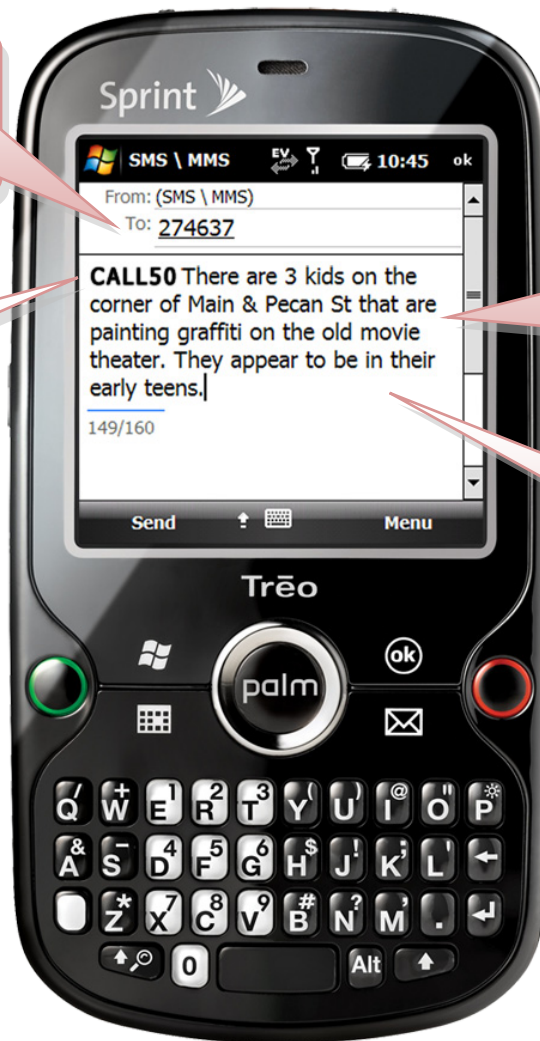

# SENDING AN SMS TEXT TIP

This is the numeric equivalent of **CRIMES** on a traditional keypad.

A PDA or smartphone may be mapped differently.

Your keyword is "**CALL50**". It should be the first part of all NEW tips.

This is the actual tip. All messages should begin with the keyword, followed by a space then the tip.

Note: Subsequent messages can be sent **without** the keyword.

Spelling out **CRIMES** on this keypad would result in entering "**82@,1-**", so you would need to enter **274637** instead.

Spelling out **CRIMES** on this keypad would result in entering "**274637**".